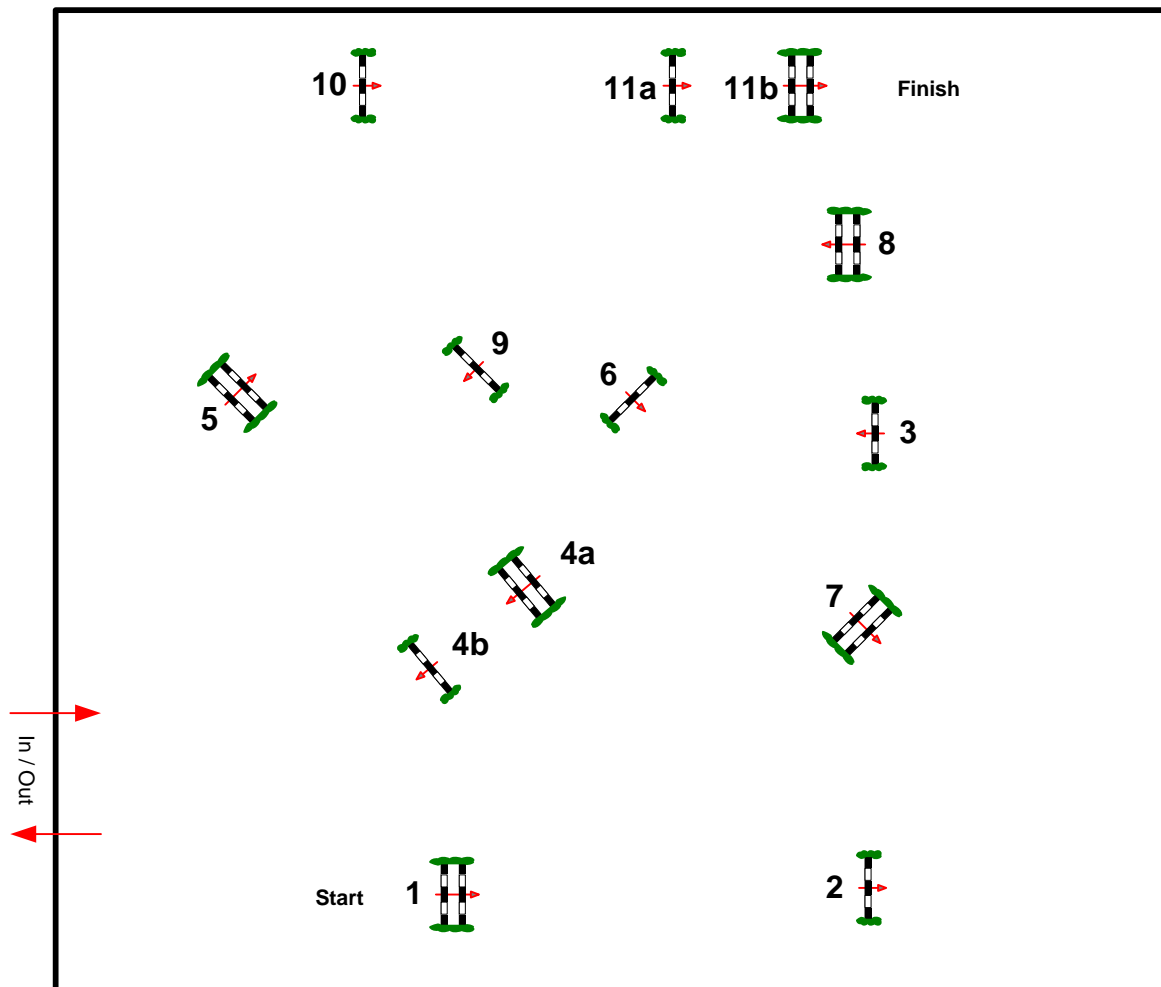

JBK Horse Festival

Class No.: 62

Big Tour

Competition against the clock

14. maj 2016

Start: 15:30

Table: A
National RG:
FEI RG / Art. 238.2.1
Height: 1,35 m

Speed: 350 m/min
Length: 410 m
Time allowed: 71 sec
Time limit: 142 sec

Obstacles: 11
Efforts: 13
Penalty sec:
Closed combination:

2nd Phase:
Length: 0 m
Time allowed: 0 sec
Time limit: 0 sec

2nd Jump-off:
Length: 0 m
Time allowed: 0 sec
Time limit: 0 sec

TEAM TUENVEJ
Bo Bak Andersen