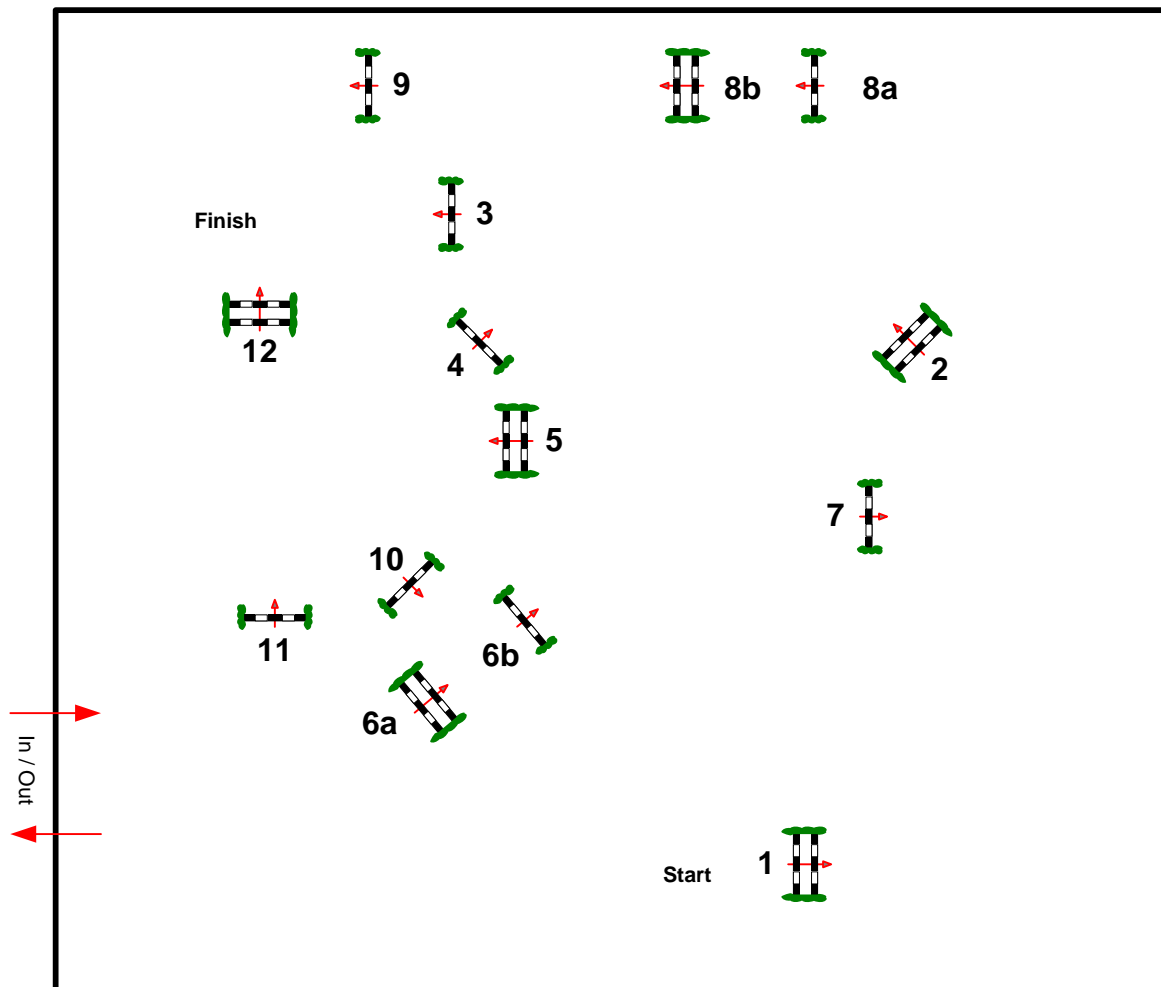

JBK Horse Festival

Class No.: 67

Big Tour

Competition against the clock

14. maj 2016

Start: 15:30

Table: A
National RG:
FEI RG / Art. 238.2.1
Height: 1,40 m

Speed: 350 m/min
Length: 540 m
Time allowed: 93 sec
Time limit: 186 sec

Obstacles: 12
Efforts: 14
Penalty sec:
Closed combination:

2nd Phase:
Length: 0 m
Time allowed: 0 sec
Time limit: 0 sec

2nd Jump-off:
Length: 0 m
Time allowed: 0 sec
Time limit: 0 sec

TEAM TUENVEJ
Bo Bak Andersen